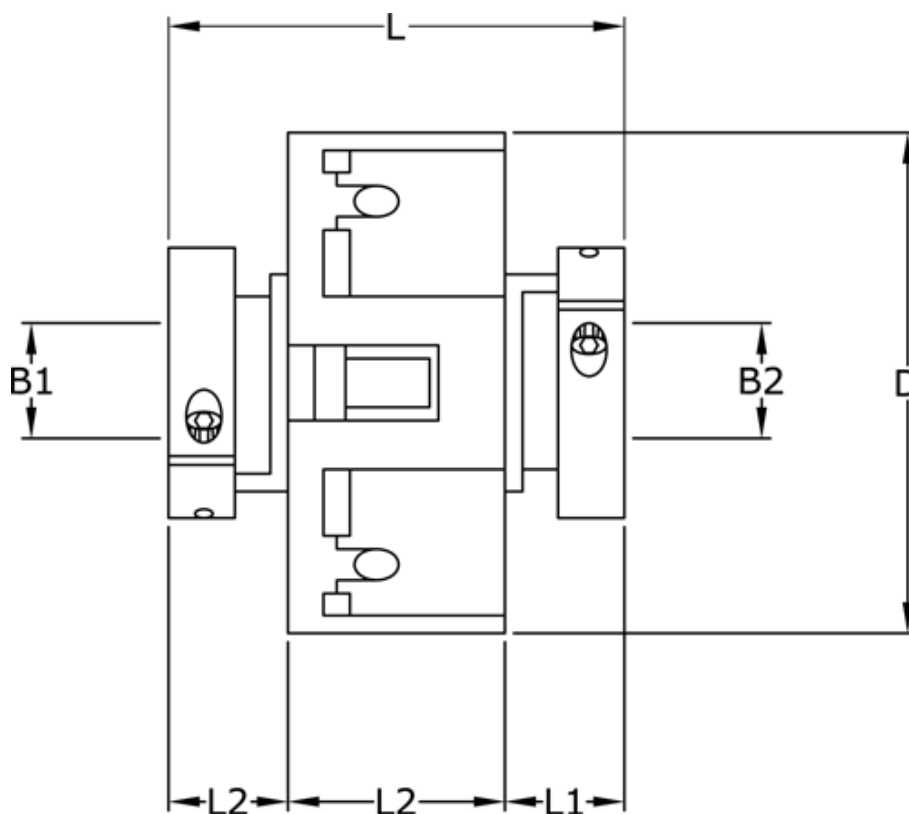

Data Sheet

Article number: 3322205703848

Description: Uni-Lat Coupling size 205.70.38.48
clamp hub, bore 14/20 mm

Measures

B1	= 14
B2	= 20
D	= 70
L	= 74.0
L1	= 28.5
L2	= 17.0
Screw	= M6